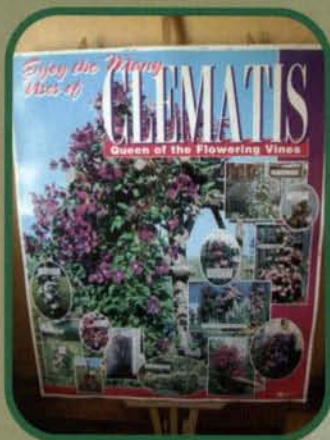

2 year Dormant Clematis

Available: November 1st – June 1st

Now in easy plant wood fiber pot!

Our new wood fiber pot allows roots to penetrate surrounding soil easily and quickly

- **No transplant shock**
- **Save on labor costs**
- **Less plant mortality**
- **No pots to discard**

Minimums: 50 Plants (5 per Variety)

All Clematis are shipped with a four-color picture tag with full planting and care instructions on back

Posters

"Enjoy the Many Uses of CLEMATIS"

A beautiful full-color display of clematis uses.